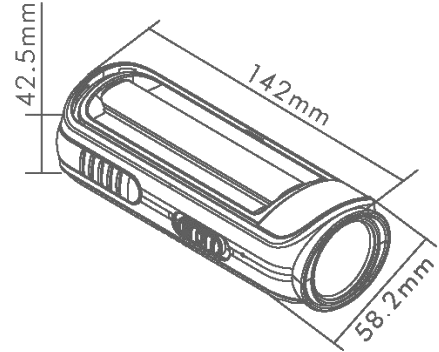

TECHNICAL DATASHEET

LAMPAS-03 WHITE&YELLOW

04-07-2020

VT/LAMPAS-03/WHT-YEL/RECH.LAMP

NOTES

General Informations

Stock Code	5000370
HSC/GTIP Code	8513.10.00.90.00
EAN-13 (Inbox Barcode)	6972538040176
ITF-14 (Outbox Barcode)	56972538040171
Introduction	Rechargeable 180° Light Lantern with 1m EU plug cable

Lighting Characteristics

Time for 60% of Lumen	<0.5 seconds
Light Beam Angle	180°
Flicker	No
LED Type	COB & SMD

Electrical Characteristics

Current Type	AC
Operation Voltage	220-240 Volt
Operation Frequency	50/60 Hertz
Power	Torch: 0.5 & Light: 6 Watt
Power Factor	>0.5
Luminous Efficiency	33 lumen/Watt
Energy Savings	0,85
Dimmable	No
Electrical Protection Class	Class II

Mechanical Parameters

IP Protection Class	IP20
Switch On/Off Cycle	30000
Lifetime	30000 hours
Body Material	ABS
Body Colour	White & Yellow
Product Height	142 millimeter
Product Width	59 millimeter
Product Depth	43 millimeter
Ambient Temperature (Ta)	-10°C<Ta<50°C

Electrical Component Specifications

Battery Properties	4V 900mAh Rech. Lead Acid
Battery Charging Time	12-15 hours
Battery Discharge Time	2.5-7 hours

Logistic Informations

Outbox Length	392 millimeter
Outbox Width	257 millimeter
Outbox Height	370 millimeter
Outbox Volume	0,03728 m³
Outbox Quantity	60 pieces
Unit Net Weight	0,205 kilogram
Outbox Net Weight	12,3 kilogram
Outbox Gross Weight	14,4 kilogram